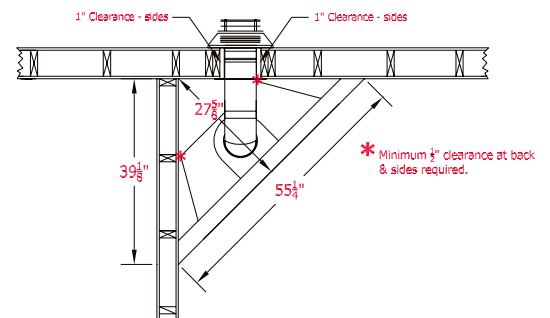

- See page 12 for optional doors/full door faces
- Brick refractory
- Red brick refractory
- Black enamel panels
- Flex vent adaptor kit
- Automatic fan kit with variable speed control (2-75 CFM) - model TRF only
- Remote control or thermostat remote control - model TRF only
- Wall mount thermostat/wireless wall mount thermostat - model TRF only
- Wall, corner cabinets & flush surrounds - refer to the cabinetry brochure

Safety

- **Each unit factory tested!**
- Tested by OMNI-Test Laboratories
  Complies with ANSI Z21.88a-2007•CSA 2.33a-2007 'Vented gas fireplace heaters'
- Sealed combustion chamber with standing pilot ignition
- Removable millivolt board with 30-second delay pilot
- Automatic pressure relief glass system
- Bedroom and mobile home approved

Specifications

- Height - 34 1/2"
- Width - 40 3/4"
- Back Width - 22 1/2"
- Depth - 15 3/4"
- Weight - 180 lbs.

Framing Dimensions

- Height - 38 1/4"
- Width - 41 1/4"
- Depth - 16 1/4"
- Platform 40 3/4" W x 15 3/4" D

Clearances

- Top of unit face to framing - 3 1/2"
- From unit left & right sides & back - 1/2"
- Surround sides (flush) - 0"
- To flooring - 0"
- Unit top to ceiling - 31"
- From the unit's side to adjacent sidewall - 0"
- Mantel 8" deep from top of unit - 8"
- Mantel 12" deep from top of unit - 12"

*Please refer to mantel projection chart in the installation manual

Refer to the #56701 installation manual for complete installation & venting requirements