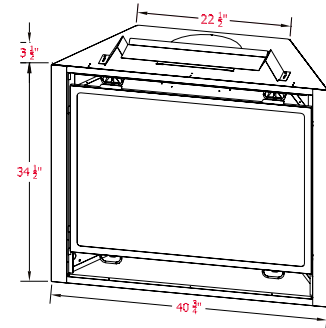

- See page 12 for optional doors/full door faces
- Brick refractory
- Red brick refractory
- Black enamel panels
- Flex vent adaptor kit
- Automatic fan kit with variable speed control (2-75 CFM) - model TRF only
- Remote control or thermostat remote control - model TRF only
- Wall mount thermostat/wireless wall mount thermostat - model TRF only
- Wall, corner cabinets & flush surrounds - refer to the cabinetry brochure

Safety

- **Each unit factory tested!**
- Tested by OMNI-Test Laboratories
  Complies with ANSI Z21.88a-2007•CSA 2.33a-2007 'Vented gas fireplace heaters'
- Sealed combustion chamber with standing pilot ignition
- Removable millivolt board with 30-second delay pilot
- Automatic pressure relief glass system
- Bedroom and mobile home approved

Specifications

- Height - 34 1/2"
- Width - 40 3/4"
- Back Width - 22 1/2"
- Depth - 15 3/4"
- Weight - 180 lbs.

Framing Dimensions

- Height - 38 1/4"
- Width - 41 1/4"
- Depth - 16 1/4"
- Platform 40 3/4" W x 15 3/4" D

Clearances

- Top of unit face to framing - 3 1/2"
- From unit left & right sides & back - 1/2"
- Surround sides (flush) - 0"
- To flooring - 0"
- Unit top to ceiling - 31"
- From the unit's side to adjacent sidewall - 0"
- Mantel 8" deep from top of unit - 8"
- Mantel 12" deep from top of unit - 12"

*Please refer to mantel projection chart in the installation manual

Refer to the #56701 installation manual for complete installation & venting requirements