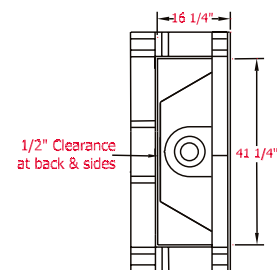

- See page 12 for optional doors/full door faces
- Brick refractory
- Red brick refractory
- Black enamel panels
- Flex vent adaptor kit
- Automatic fan kit with variable speed control (2-75 CFM) - model TRF only
- Remote control or thermostat remote control - model TRF only
- Wall mount thermostat/wireless wall mount thermostat - model TRF only
- Wall, corner cabinets & flush surrounds - refer to the cabinetry brochure

Safety

- **Each unit factory tested!**
- Tested by OMNI-Test Laboratories
  Complies with ANSI Z21.88a-2007•CSA 2.33a-2007 'Vented gas fireplace heaters'
- Sealed combustion chamber with standing pilot ignition
- Removable millivolt board with 30-second delay pilot
- Automatic pressure relief glass system
- Bedroom and mobile home approved

Specifications

- Height - 34 1/2"
- Width - 40 3/4"
- Back Width - 22 1/2"
- Depth - 15 3/4"
- Weight - 180 lbs.

Framing Dimensions

- Height - 38 1/4"
- Width - 41 1/4"
- Depth - 16 1/4"
- Platform 40 3/4" W x 15 3/4" D

Clearances

- Top of unit face to framing - 3 1/2"
- From unit left & right sides & back - 1/2"
- Surround sides (flush) - 0"
- To flooring - 0"
- Unit top to ceiling - 31"
- From the unit's side to adjacent sidewall - 0"
- Mantel 8" deep from top of unit - 8"
- Mantel 12" deep from top of unit - 12"

*Please refer to mantel projection chart in the installation manual

Refer to the #56701 installation manual for complete installation & venting requirements