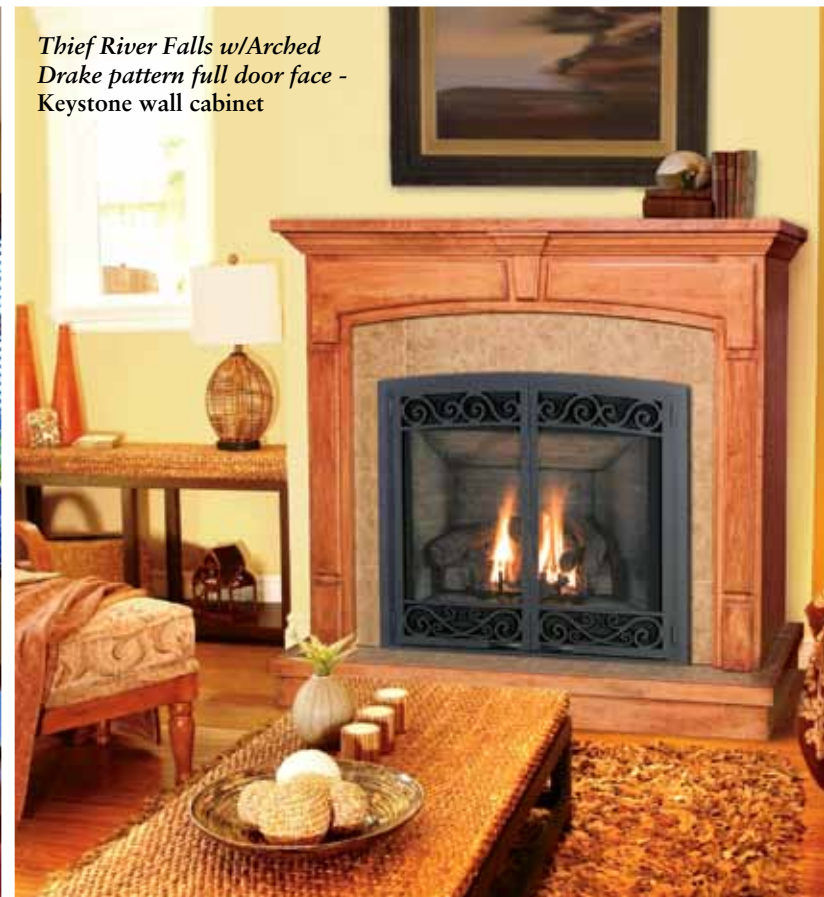

*Thief River Falls
w/Mission
design doors*

*Thief River Falls w/Arched
Drake pattern full door face -
Keystone wall cabinet*

The *Thief River Falls (TRF)* offers value, heat, and a slim-profile that is the best in its class. The *TRF* has the ability to be vented off the top or back allowing it to be installed in almost any situation. The large viewing area and realistic logs and burner make the *TRF* a perfect fireplace when space is a concern. Numerous door and face options allow the *TRF* to be customized for your décor.